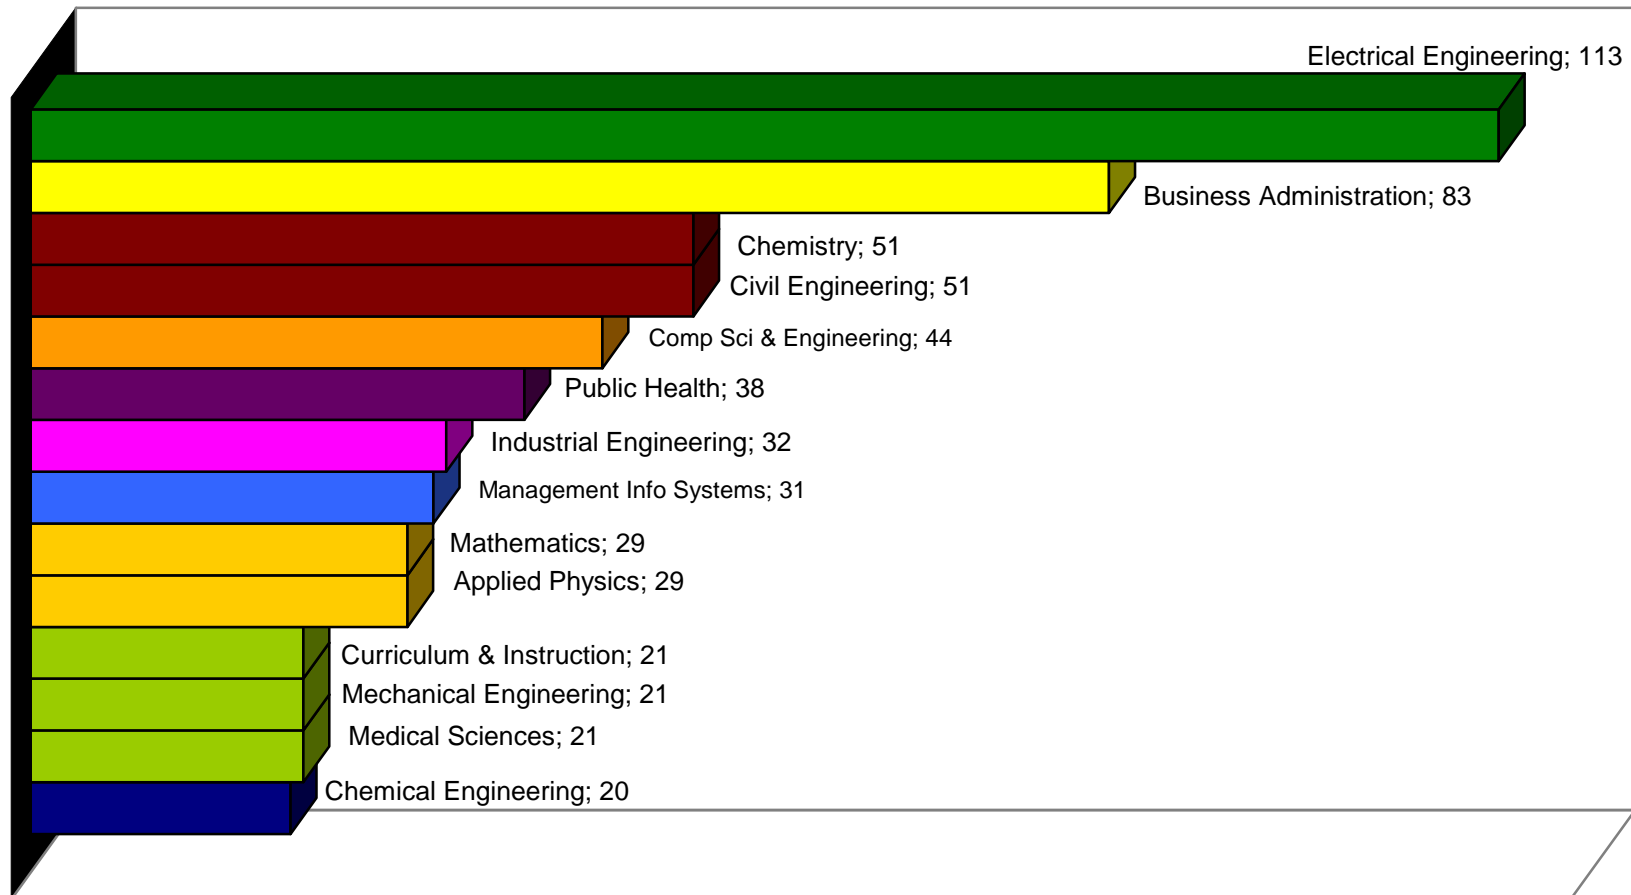

International Affairs
International Services
Fall 2007

Top 10 Majors for Graduate Students

Fall 2007 Total Enrollment = 1470