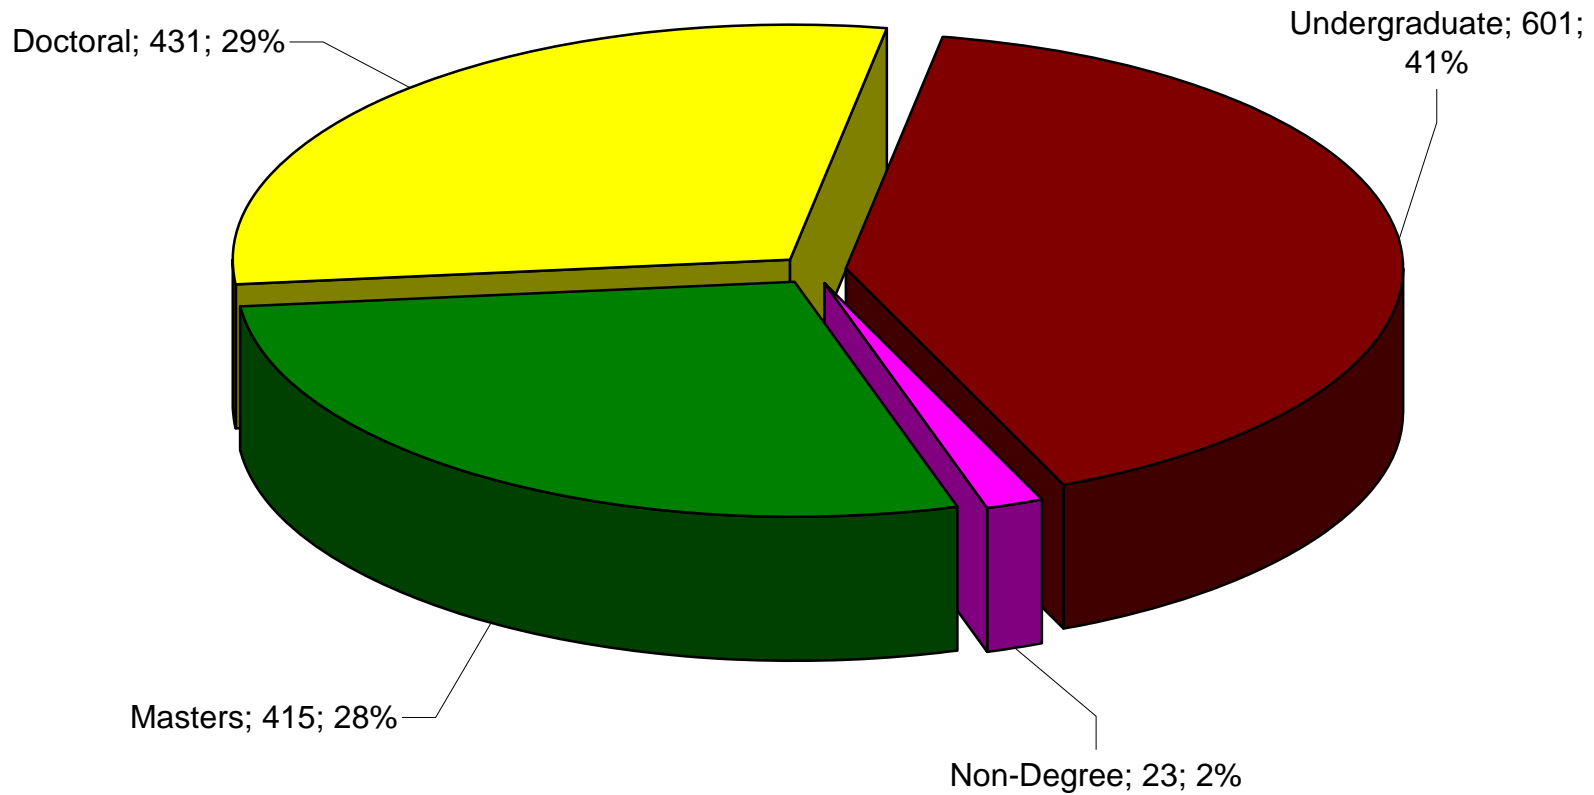

International Affairs
International Services
Fall 2007

USF International Students by Academic Level

Fall 2007 Total Enrollment = 1470

International Affairs
International Services
Fall 2007

Top 10 Countries

Fall 2007 Total Enrollment = 1470

International Affairs

International Services

Fall 2007

Top 10 Majors for Undergraduates

Fall 2007 Total Enrollment = 1470

International Affairs
International Services
Fall 2007

Top 10 Majors for Graduate Students

Fall 2007 Total Enrollment = 1470

International Affairs
International Services
Fall 2007

USF International Students by Campus

Fall 2007 Total Enrollment = 1470

Source: USF Data Warehouse Add/Drop Benchmark 9/4/2007