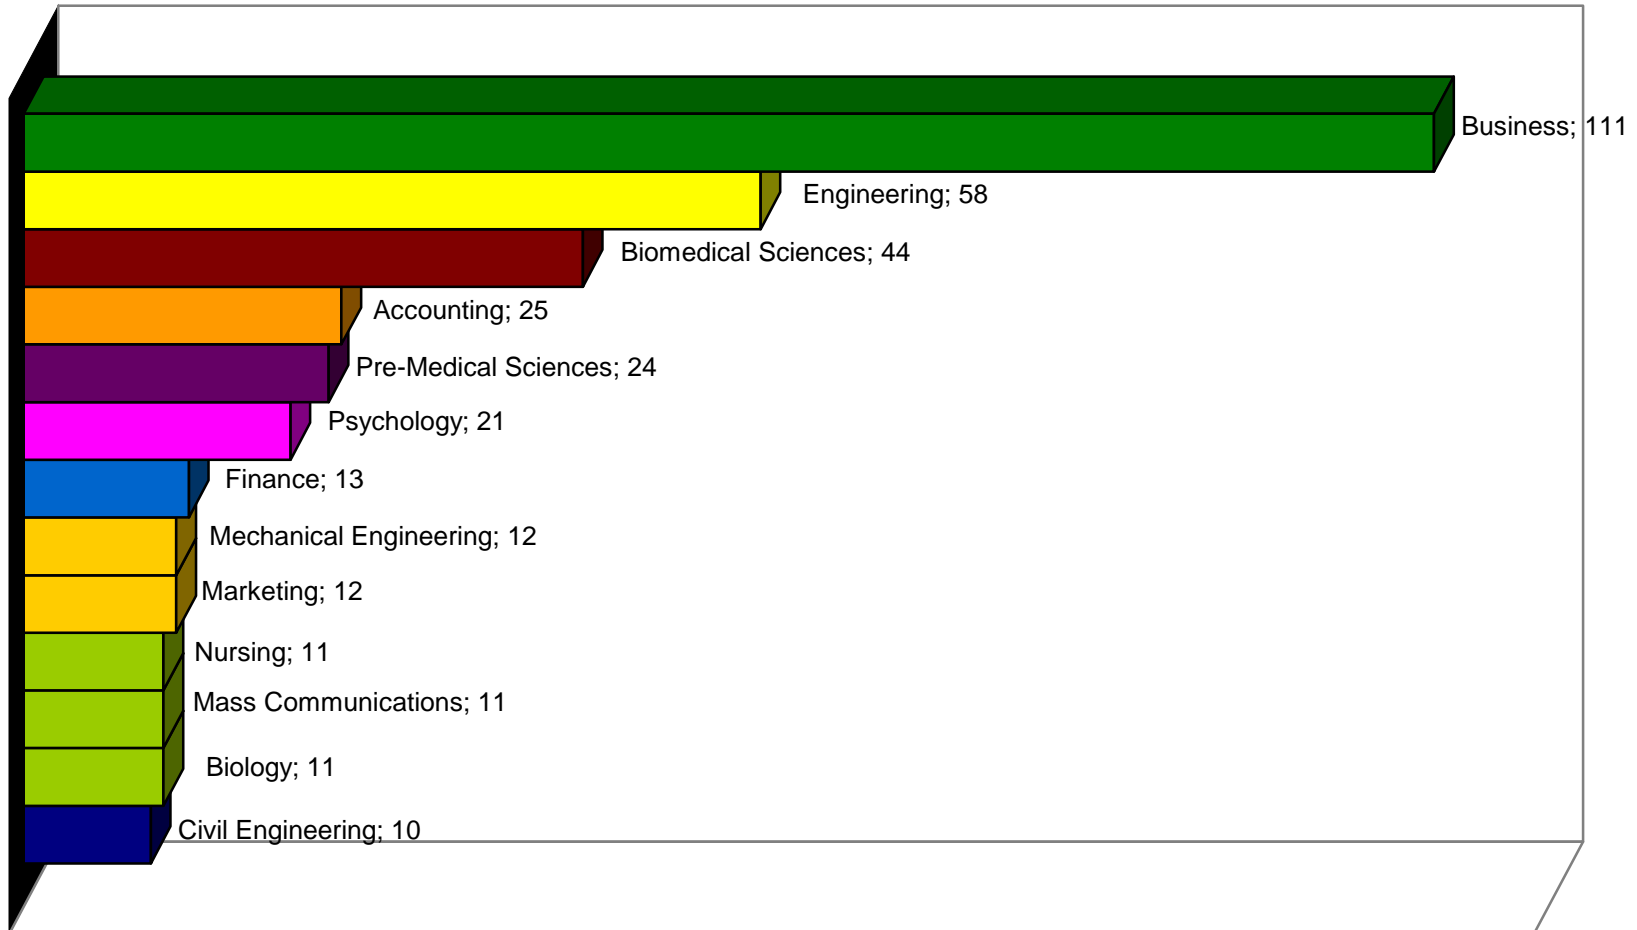

International Affairs
International Services
Fall 2007

USF International Students by Academic Level

Fall 2007 Total Enrollment = 1470

International Affairs
International Services
Fall 2007

Top 10 Countries

Fall 2007 Total Enrollment = 1470

International Affairs

International Services

Fall 2007

Top 10 Majors for Undergraduates

Fall 2007 Total Enrollment = 1470

International Affairs
International Services
Fall 2007