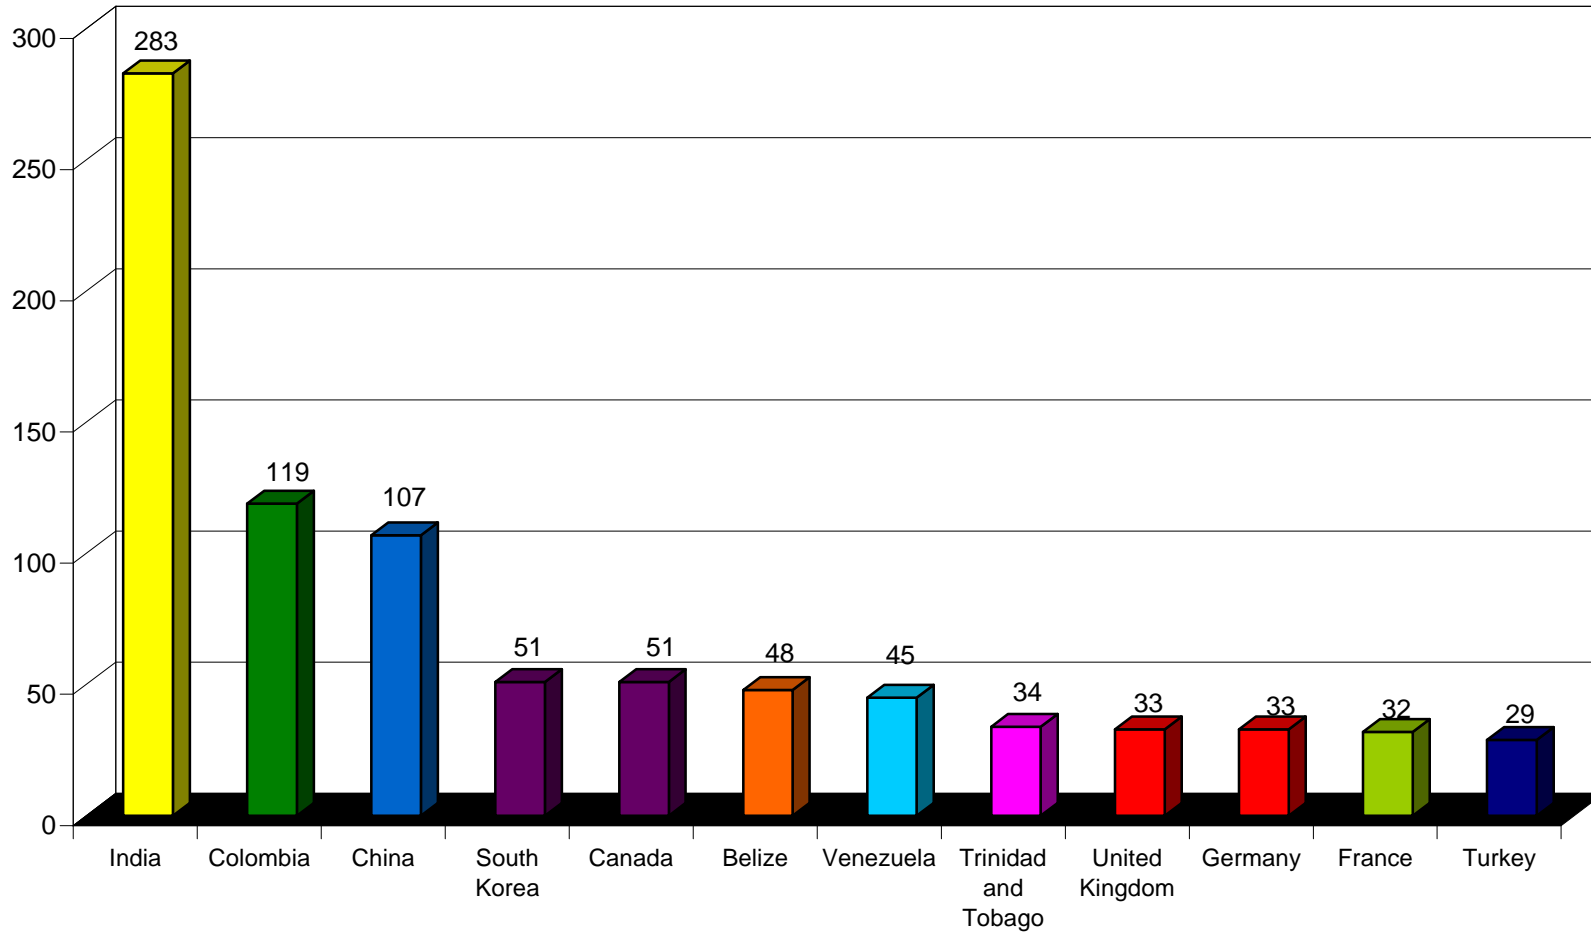

International Affairs
International Services
Fall 2007

USF International Students by Academic Level

Fall 2007 Total Enrollment = 1470

International Affairs
International Services
Fall 2007

Top 10 Countries

Fall 2007 Total Enrollment = 1470

International Affairs

International Services

Fall 2007

Top 10 Majors for Undergraduates

Fall 2007 Total Enrollment = 1470

International Affairs
International Services
Fall 2007

Gaza Strip	1	0.1%
Germany	33	2.2%
Ghana	4	0.3%
Greece	10	0.7%
Grenada	1	0.1%
Guatemala	1	0.1%
Guyana	7	0.5%
Haiti	9	0.6%
Honduras	6	0.4%
Hong Kong	1	0.1%
Hungary	5	0.3%
Iceland	2	0.1%
India	283	19.3%
Indonesia	3	0.2%
Iran	5	0.3%
Iraq	3	0.2%
Italy	11	0.7%
Ivory Coast	1	0.1%
Jamaica	25	1.7%
Japan	19	1.3%
Jordan	10	0.7%
Kazakhstan	1	0.1%
Kenya	8	0.5%
Kuwait	14	1.0%
Laos	1	0.1%
Latvia	1	0.1%
Lebanon	5	0.3%
Lithuania	1	0.1%
Macedonia	5	0.3%
Malaysia	6	0.4%
Mauritius	1	0.1%
Mexico	17	1.2%
Micronesia	1	0.1%
Mongolia	1	0.1%
Morocco	12	0.8%
Nepal	5	0.3%
Netherlands	6	0.4%
Netherlands Antilles	6	0.4%
New Zealand	1	0.1%
Nicaragua	3	0.2%
Nigeria	11	0.7%
Norway	3	0.2%
Pakistan	13	0.9%
Panama	4	0.3%

Paraguay	2	0.1%
Peru	11	0.7%
Philippines	4	0.3%
Poland	4	0.3%
Romania	10	0.7%
Russian Federation	17	1.2%
Saint Lucia	3	0.2%
Saudi Arabia	25	1.7%
Senegal	2	0.1%
Serbia	1	0.1%
Sierra Leone	1	0.1%
Singapore	2	0.1%
Slovakia	2	0.1%
Slovenia	1	0.1%
South Africa	3	0.2%
South Korea	51	3.5%
Spain	10	0.7%
Sri Lanka	11	0.7%
Suriname	2	0.1%
Swaziland	2	0.1%
Sweden	8	0.5%
Switzerland	3	0.2%
Taiwan	18	1.2%
Thailand	7	0.5%
Togo	2	0.1%
Trinidad and Tobago	34	2.3%
Tunisia	2	0.1%
Turkey	29	2.0%
Turkmenistan	1	0.1%
Turks and Caicos	3	0.2%
Uganda	1	0.1%
Ukraine	10	0.7%
United Kingdom	33	2.2%
Uruguay	2	0.1%
Venezuela	45	3.1%
Vietnam	9	0.6%
Virgin Islands (Br)	2	0.1%
Yemen	1	0.1%
Zambia	2	0.1%
Zimbabwe	1	0.1%
Grand Total	1470	