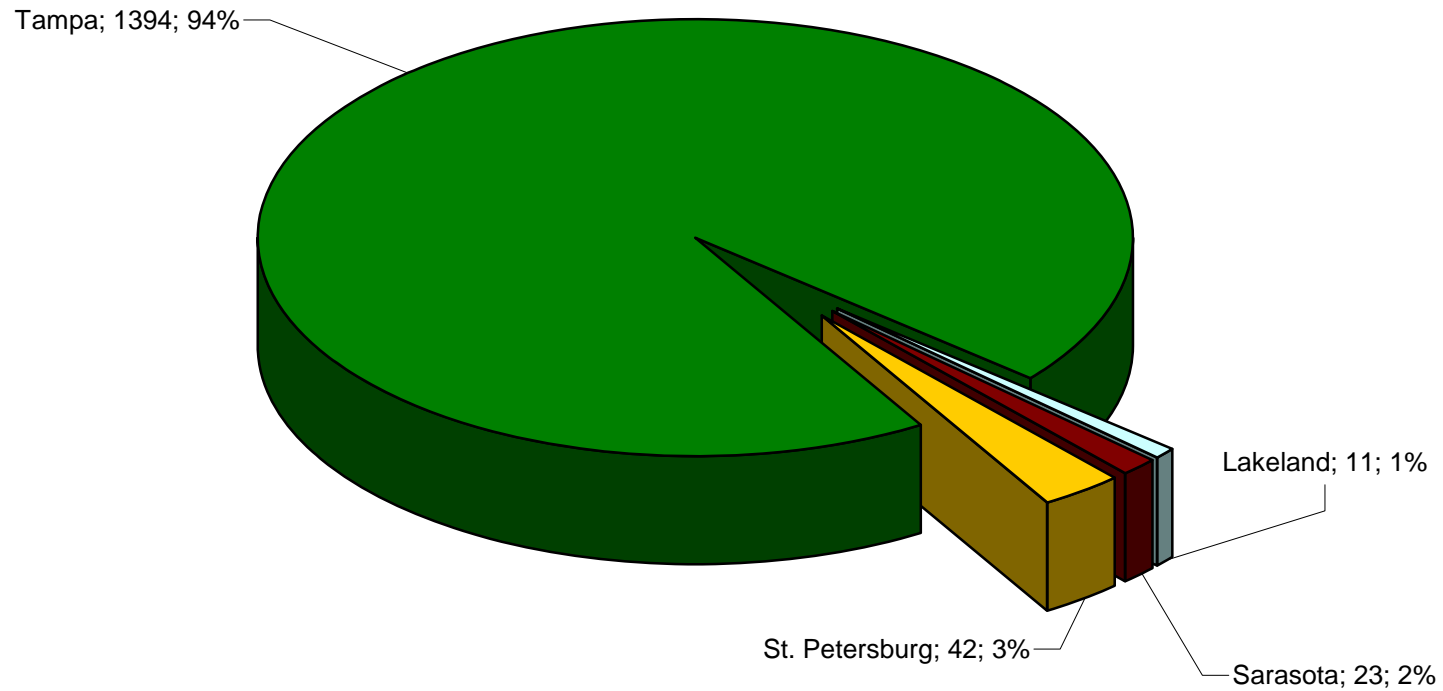

International Affairs
International Services
Fall 2007

USF International Students by Academic Level

Fall 2007 Total Enrollment = 1470

International Affairs
International Services
Fall 2007

Top 10 Countries

Fall 2007 Total Enrollment = 1470

International Affairs

International Services

Fall 2007

Top 10 Majors for Undergraduates

Fall 2007 Total Enrollment = 1470

International Affairs
International Services
Fall 2007

Top 10 Majors for Graduate Students

Fall 2007 Total Enrollment = 1470

International Affairs
International Services
Fall 2007

USF International Students by Campus

Fall 2007 Total Enrollment = 1470

Source: USF Data Warehouse Add/Drop Benchmark 9/4/2007